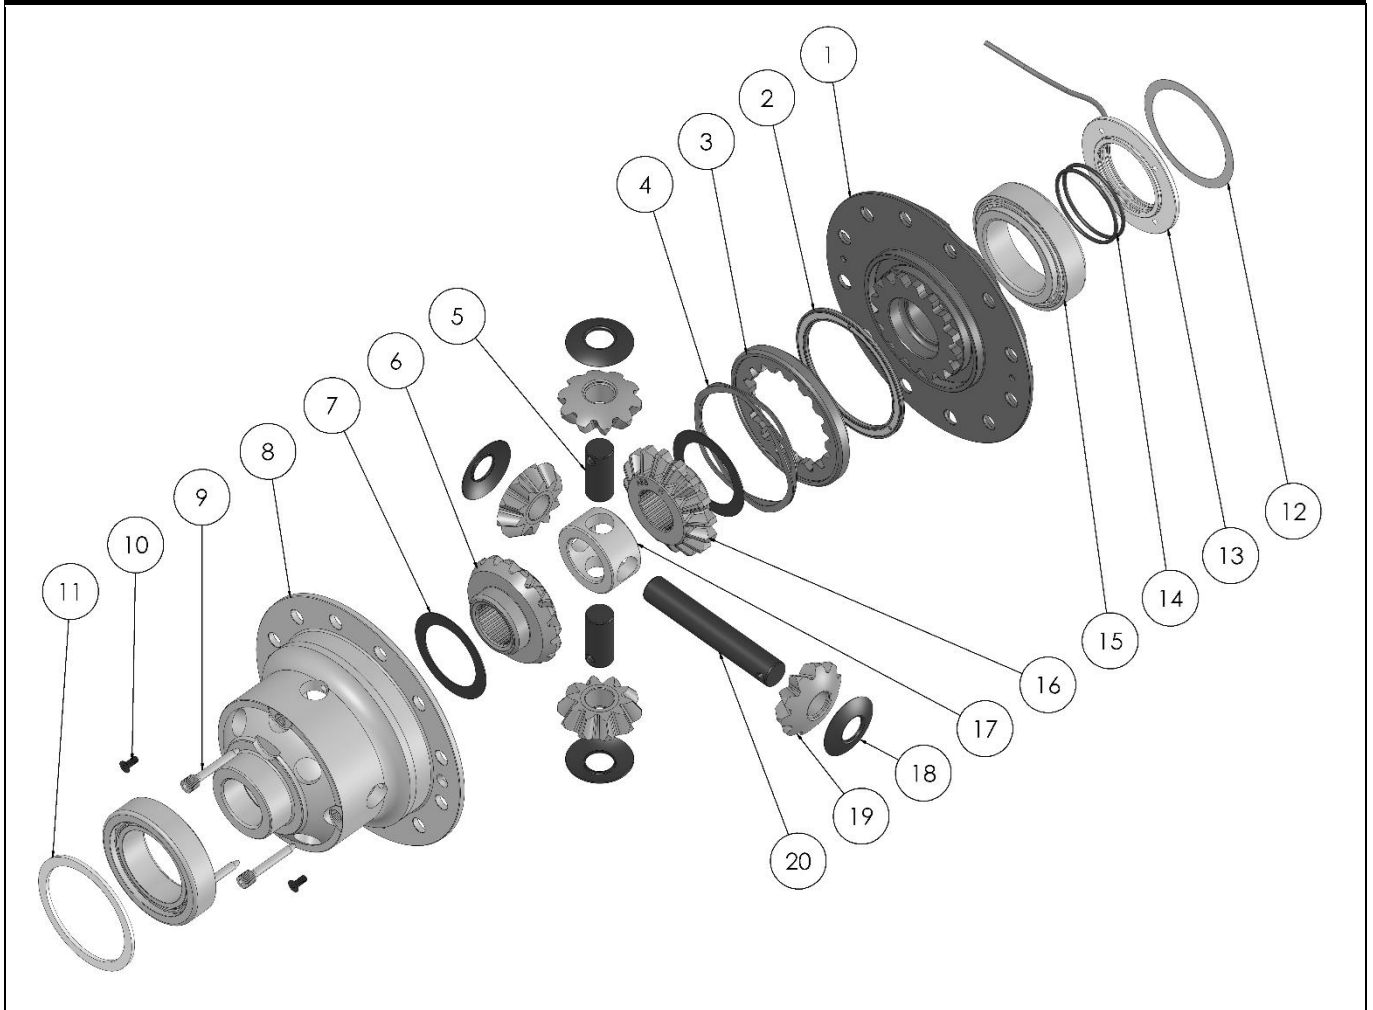

### PARTS LIST

ITEM #	QTY	DESCRIPTION	PART #	NOTES
01	1	FLANGE CAP KIT	027355SP	
02	1	BONDED SEAL	160702SP	
03	1	CLUTCH GEAR & WAVESPRING KIT	050906SP	
04	1	WAVESPRING	150706SP	
05	2	SHORT CROSS SHAFT	060403SP	
06	1	SIDE GEAR	SEE NOTE	2
07	2	SIDE GEAR THRUST WASHER	SEE NOTE	3
08	1	DIFFERENTIAL CASE	013055SP	
09	1	RETAINING PIN SET (PK OF 4)	120601SP	
10	1	COUNTERSUNK SCREW (PK OF 2)	200213SP	
11	1	MASTER SHIM	NOT SUPPLIED	
12	1	SHIM KIT	SHK005	
13	1	SEAL HOUSING KIT	081829SP	
14	1	SEAL HOUSING O-RINGS (PK OF 2)	160248SP	1
15	1	TAPERED ROLLER BEARING	NOT SUPPLIED	
16	1	SPLINED SIDE GEAR	SEE NOTE	2
17	1	SPIDER BLOCK	070201SP	
18	4	PINION THRUST WASHER	SEE NOTE	
19	4	PINION GEAR	SEE NOTE	
20	1	LONG CROSS SHAFT	060204SP	
*	1	BHF BLANKING PLATE	220225	
*	1	BRAKE LINE MOUNT PLATE	220227	
*	1	BULKHEAD FITTING KIT (BANJO TYPE)	170114	4
*	1	AIR LINE (6mm DIA X 6m LONG)	170314	4
*	1	SOLENOID VALVE (12V)	180103	
*	1	SWITCH	180209SP	
*	1	SWITCH COVER (REAR)	180211SP	
*	1	CABLE TIE (PK OF 25)	180305	
*	1	OPERATING & SERVICE MANUAL	210200	
*	1	INSTALLATION GUIDE	2102232	

\* *Not illustrated in exploded view*

### NOTES

- 1 For replacement O-rings use only BS140 Viton 75.
- 2 Available only as complete 6 gear set # 728H201
- 3 Available only as complete thrust washer kit #730H01
- 4 All diffs produced before serial #17070001 came with 5mm air connection system. For information contact ARB.

### SPECIFICATIONS

Axle Spline	32 tooth, Ø34.8mm [1.37"]
Ratio Supported	All
Ring Gear ID	140.95mm [5.55"]
Ring Gear OD	225mm [8.86"]
Ring Gear Bolts	12 bolts on Ø162.5mm [6.40"]
Ring Gear Torque	137Nm [101 ft-lb]
Backlash	0.15-0.25mm [0.006-0.010"]
Bearing Cap Torque	113Nm [83 ft-lb]