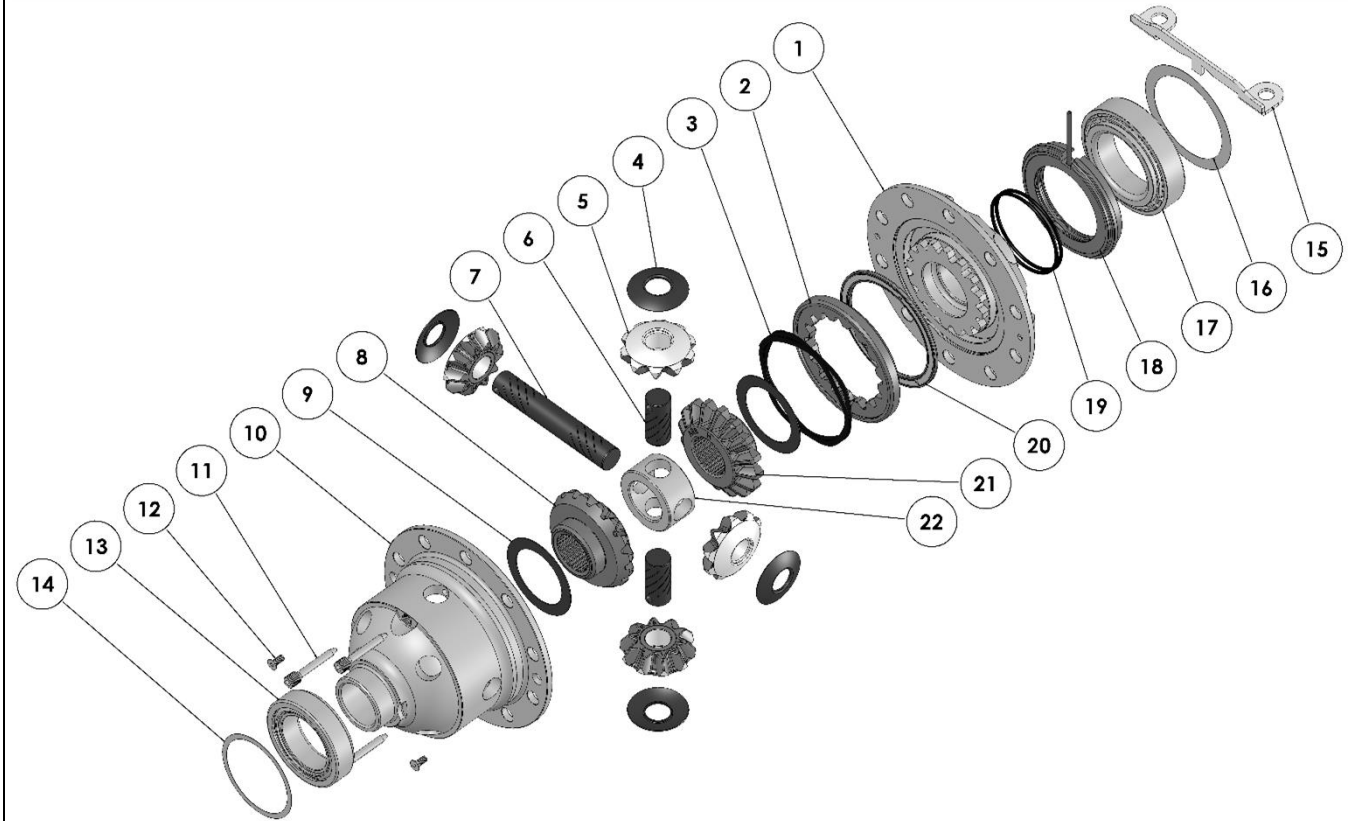

RD246

Dana M210/M220, Jeep JL Rubicon, 35 SPL

PARTS LIST

ITEM #	QTY	DESCRIPTION	PART #	NOTES
01	1	FLANGE CAP KIT	027353SP	
02	1	CLUTCH GEAR & WAVESPRING KIT	050906SP	
03	1	WAVESPRING	150706SP	
04	4	PINION THRUST WASHER	SEE NOTE	3
05	4	PINION GEAR	SEE NOTE	2
06	2	SHORT CROSS SHAFT	060403SP	
07	1	LONG CROSS SHAFT	060204SP	
08	1	SIDE GEAR	SEE NOTE	2
09	2	SIDE GEAR THRUST WASHER	SEE NOTE	3
10	1	DIFFERENTIAL CASE	013053SP	
11	1	RETAINING PIN SET (PK OF 4)	120601SP	
12	1	COUNTERSUNK SCREW (PK OF 2)	200213SP	
13	-	TAPERED ROLLER BEARING	NOT SUPPLIED	
14	1	SHIM KIT	SHK008	
15	1	SEAL HOUSING BRACKET	220224	
16	1	SHIM KIT	SHK001	
17	-	TAPERED ROLLER BEARING	NOT SUPPLIED	
18	1	SEAL HOUSING KIT	082101SP	
19	1	SEAL HOUSING O-RINGS (PK OF 2)	160233-2	1
20	1	BONDED SEAL	160702SP	
21	1	SPLINED SIDE GEAR	SEE NOTE	2
22	1	SPIDER BLOCK	070201SP	
*	1	BULKHEAD FITTING KIT (BANJO TYPE)	170114	
*	1	AIR LINE (6mm DIA X 6m LONG)	170314SP	
*	1	SOLENOID VALVE (12V)	180103	
*	1	SWITCH FR OR RR LOCKER	180225	
*	1	CABLE TIE (PK OF 25)	180305	
*	1	OPERATING & SERVICE MANUAL	210200	
*	1	INSTALLATION GUIDE	2102246	

* *Not illustrated in exploded view*

NOTES

- 1 For replacement O-rings use only BS148 Viton 75.
- 2 Available only as complete 6 gear set # 728H031
- 3 Available only as complete thrust washer kit #730H01
- 35 spline aftermarket axle shafts MUST be used.

RD246

Dana M210/M220, Jeep JL Rubicon, 35 SPL

EXPLODED DIAGRAM**SPECIFICATIONS**

Axle Spline	35 tooth, Ø38.1mm [1.50"]
Ratio Supported	All
Ring Gear ID	134.66mm [5.302"]
Ring Gear OD	Front - 210.00mm [8.267"] Rear - 220.00mm [8.661"]
Ring Gear Bolts	10 bolts on Ø157.8mm [6.213"]
Ring Gear Torque	Front - 136Nm [100 ft-lb] Rear - 180Nm [132 ft-lb]
Backlash	0.12-0.18mm [0.003-0.005"]
Bearing Cap Torque	Front - 108Nm [80 ft-lb] Rear - 95Nm [70 ft-lb]